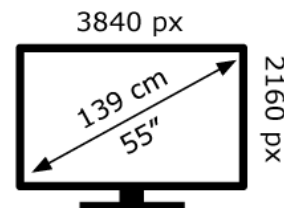

ENERG

SONY[®]

KD-55X75WL

91 kWh/1000h

ABCDEF **G**

123 kWh/1000h

2019/2013