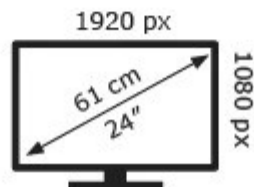

ENERG 

ViewSonic

VA2406-H / VA2406-H-2 / VS18576

25 kWh/1000h

2019/2013