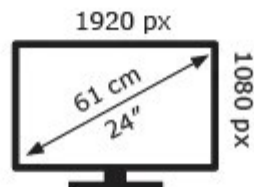

ENERG 

ViewSonic

VA2432-H / VA2432-MHD / VS17789

22 kWh/1000h

2019/2013