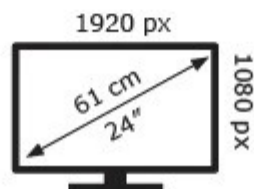

ENERG 

ViewSonic

VG2440V / VS1840Z

22 kWh/1000h

2019/2013