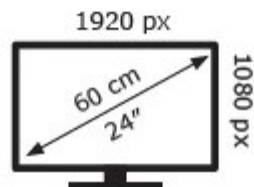

ENERG 

ViewSonic

XG2431 / VS18533

23 kWh/1000h

ABCDEF**G**

50 kWh/1000h

2019/2013