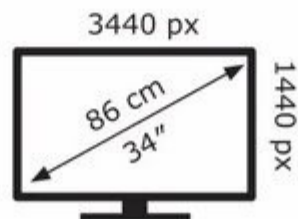

ENERG

acer

XV345CUR

31 kWh/1000h

ABCDEF**G**

49 kWh/1000h

2019/2013